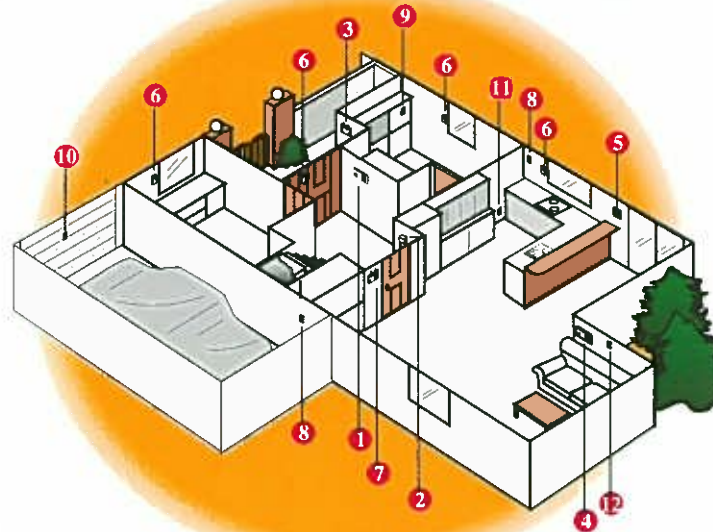

Total Protection System

Normal Layout

- ① SC-001 Control Panel
- ② PS-433 Motion Sensor
- ③ AA-433 Audio Alarm
- ④ AD-433 Emergency Dialer
- ⑤ KP-433 Keypad Control
- ⑥ WT-433 Door / Window Sensor
- ⑦ TS-433 Temperature Monitor
- ⑧ SS-433 Smoke Sensor
- ⑨ VS-433 Vibration Sensor
- ⑩ GS-433 Garage Door Sensor
- ⑪ FS-433 Flood Sensor
- ⑫ AS-433 Audio Sensor