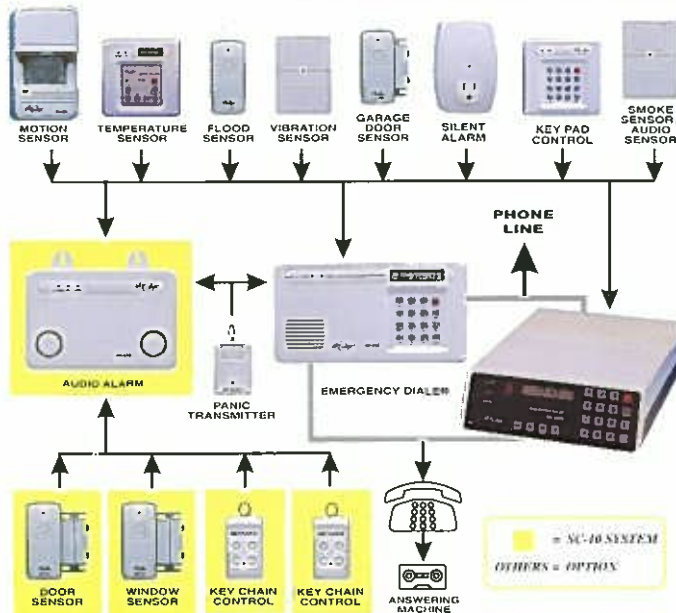

Total Protection System

Normal Layout

- ① SC-001 Control Panel
- ② PS-433 Motion Sensor
- ③ AA-433 Audio Alarm
- ④ AD-433 Emergency Dialer
- ⑤ KP-433 Keypad Control
- ⑥ WT-433 Door / Window Sensor
- ⑦ TS-433 Temperature Monitor
- ⑧ SS-433 Smoke Sensor
- ⑨ VS-433 Vibration Sensor
- ⑩ GS-433 Garage Door Sensor
- ⑪ FS-433 Flood Sensor
- ⑫ AS-433 Audio Sensor