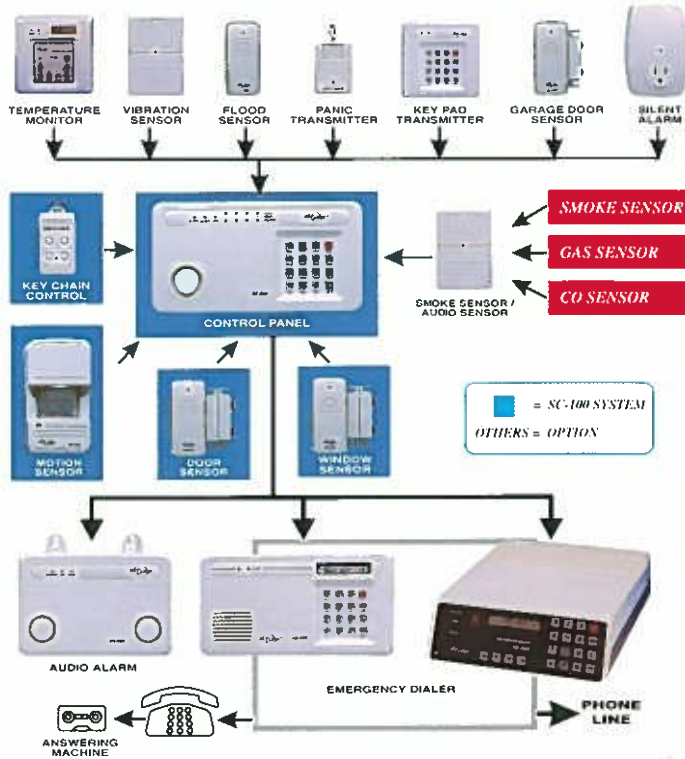

Total Protection System

Normal Layout

- ① SC-001 Control Panel
- ② PS-433 Motion Sensor
- ③ AA-433 Audio Alarm
- ④ AD-433 Emergency Dialer
- ⑤ KP-433 Keypad Control
- ⑥ WT-433 Door / Window Sensor
- ⑦ TS-433 Temperature Monitor
- ⑧ SS-433 Smoke Sensor
- ⑨ VS-433 Vibration Sensor
- ⑩ GS-433 Garage Door Sensor
- ⑪ FS-433 Flood Sensor
- ⑫ AS-433 Audio Sensor